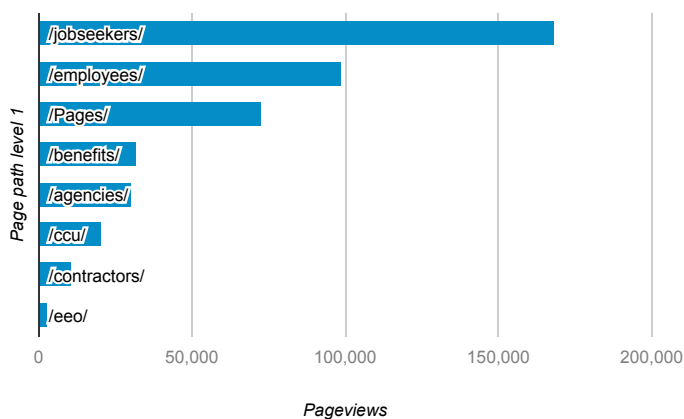

DBM Monthly Statistics

Jun 1, 2014 - Jun 30, 2014

All Sessions
100.00%

+ Add Segment

Total Page Views

452,655

% of Total: 100.00% (452,655)

Top Page Views by Section

Page path level 1	Pageviews
/jobseekers/	168,234
/employees/	98,769
/Pages/	72,973
/benefits/	31,807
/agencies/	30,675
/ccu/	20,853
/contractors/	11,017
/eeo/	3,034

Top Content Pageviews

Top Page Views for Agencies > Budget