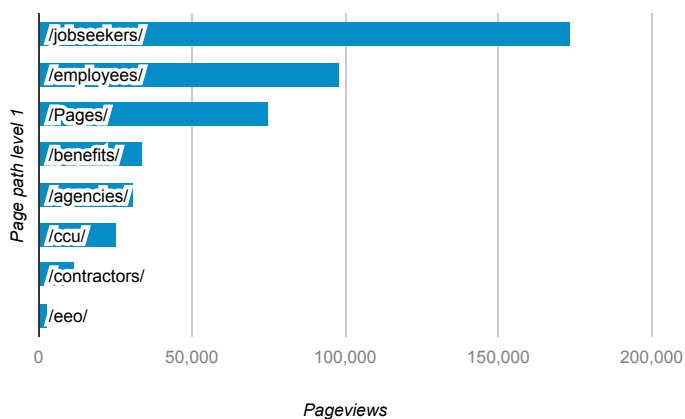

DBM Monthly Statistics

Jul 1, 2014 - Jul 31, 2014

All Sessions
100.00%

+ Add Segment

Total Page Views

469,883

% of Total: 100.00% (469,883)

Top Page Views by Section

Page path level 1	Pageviews
/jobseekers/	173,539
/employees/	98,110
/Pages/	75,089
/benefits/	34,099
/agencies/	30,763
/ccu/	25,352
/contractors/	11,988
/eeo/	3,126

Top Content Pageviews

Top Page Views for Agencies > Budget