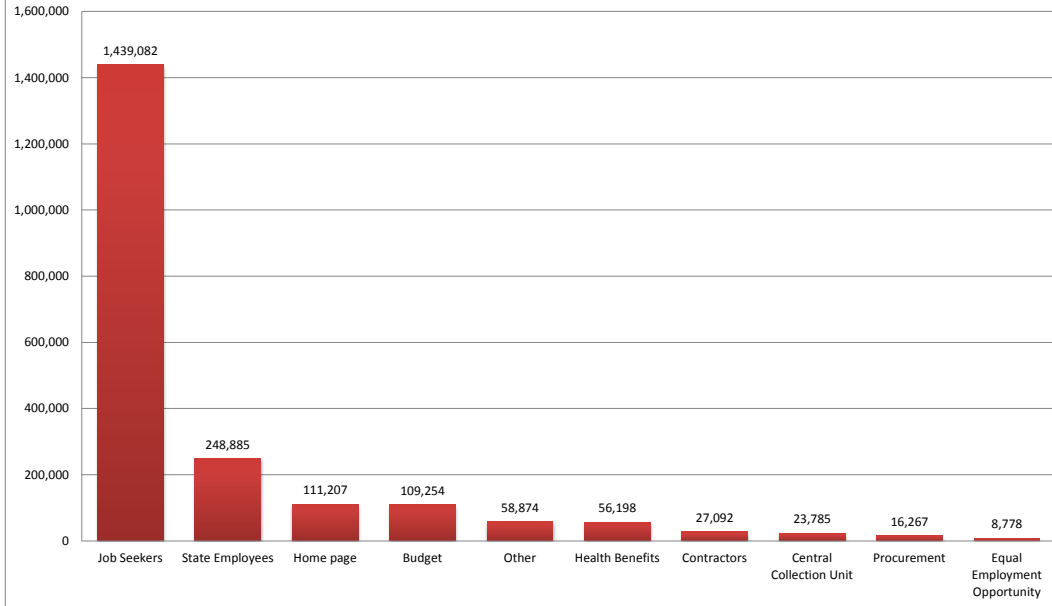

January 2011
DBM website traffic statistics (from Urchin)

278,076 # visits
1,853,488 # total page views

How are people coming to our site?

78,901	google
64,523	direct (typed the URL directly)
22,350	maryland.gov
14,066	bing
12,620	search
9,431	yahoo
6,760	intranet.dpscs.mdstate
3,838	dhmh.maryland.gov
3,181	dbmnet
3,137	dpscs.state.md.us

Site Traffic by Content Areas

Top Content (pageviews and document hits)

Job Seekers	1,439,082
jobsearch.aspx	832,092
jobresults.aspx	336,759
jobseekershome.aspx	63,572
jobsearchdbmjobs.aspx	30,196
employmentinformationotheragencies.aspx	26,770
Health Benefits	56,198
hbhome.aspx	12,414
forms.aspx	3,033
healthplanshome.aspx	2,665
medicalplans.aspx	1,937
abhome.aspx	1,355
State Employees	248,885
weatherrel.aspx	75,018
employeeshome.aspx	50,195
vsp.aspx	14,770
salaryinformation.aspx	8,484
stateholidays2011.aspx	7,877
Budget	109,254
fy2012operatingbudgetdocs.aspx	14,494
2012proposedoperbudget.aspx	4,495
operatingbudget.aspx	4,199
2012proposedoperbudget.aspx	4,495
capbudgethome.aspx	1,501
Contractors	27,092
contractorsHome.aspx	4,388
StatewideContractsHome.aspx	1,198
ContractLibraryHome.aspx	742
ServicesContracts.aspx	514
employeebenefitscontracts.aspx	209
Central Collection Unit	23,785
ccuHome.aspx	10,490
CCUPaymentMethods.aspx	6,203
CCUHoursLocations.aspx	2,322
CCUStateTaxIntercept.aspx	2,192
CCUFedTaxIntercept.aspx	1,671
Procurement	16,267
ProcurementHome.aspx	2,724
ProcurementsInProgress.aspx	1,826
procurementtraining.aspx	1,065
MarylandEthicsandProcurementLaws.aspx	304
doingbusinesswithdbm.aspx	258
Equal Employment Opportunity	8,778
EEOHome.aspx	3,981
publicinfoact_appenc.pdf	333
stateeodirectory.pdf	258
annualreport_fy2010.pdf	227
whistleblowerlaw.pdf	213
Home page	111,207
SITE TOTAL	2,099,422