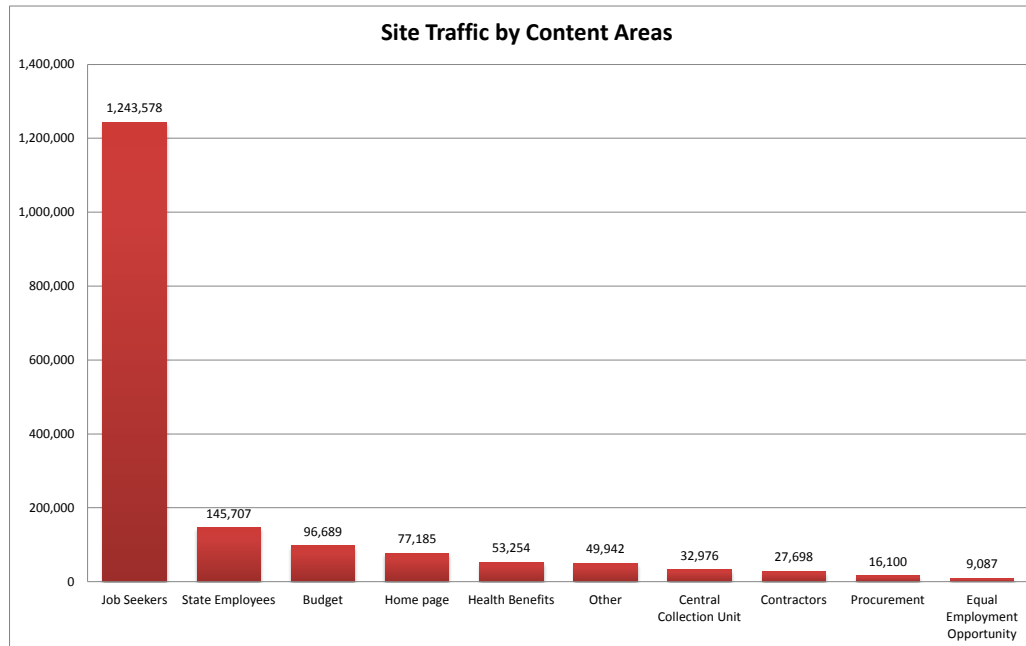

February 2011
DBM website traffic statistics (from Urchin)

212,110 # visits
1,523,131 # total page views

How are people coming to our site?

64,762	google
48,020	direct (typed the URL directly)
12,069	bing
10,948	maryland.gov
9,944	search
7,813	yahoo
4,800	intranet.dpscs.mdstate
3,352	dhmh.maryland.gov
2,814	dhr.maryland.gov
2,784	dpscs.state.md.us