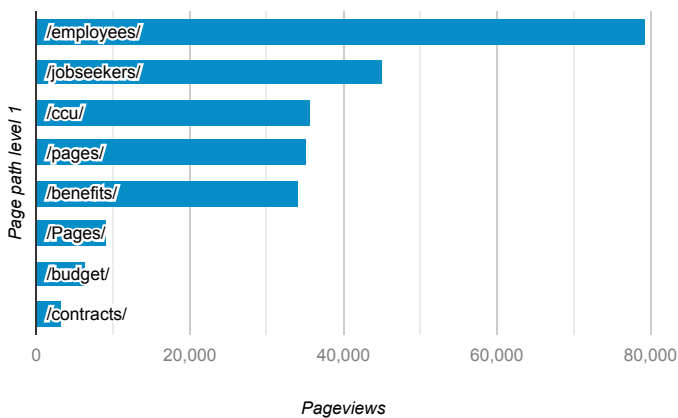

### Total Page Views

**321,906**

% of Total: 100.00% (321,906)

### Top Page Views by Section

Page path level 1	Pageviews
/employees/	79,381
/jobseekers/	45,125
/ccu/	35,837
/pages/	35,218
/benefits/	34,168
/Pages/	9,175
/budget/	6,338
/contracts/	3,400

### Top Content Pageviews

## Organic Searches

**49,367**

% of Total: 100.00% (49,367)