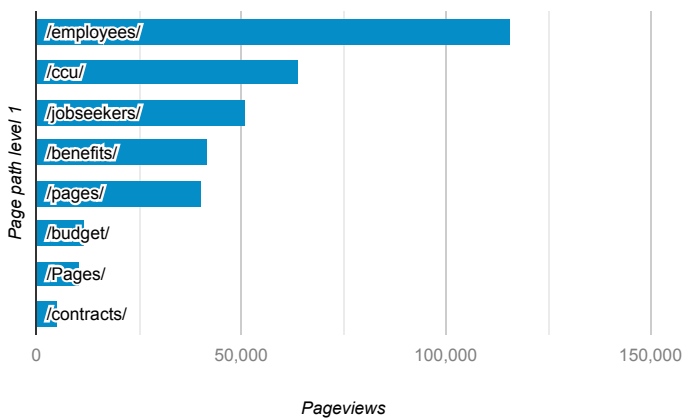

DBM Monthly Statistics

Feb 1, 2022 - Feb 28, 2022

All Users
100.00% Sessions

Total Page Views

415,252

% of Total: 100.00% (415,252)

Top Page Views by Section

Page path level 1	Pageviews
/employees/	116,060
/ccu/	64,068
/jobseekers/	51,048
/benefits/	41,769
/pages/	40,147
/budget/	11,792
/Pages/	10,533
/contracts/	5,024

Top Content Pageviews

Top Page Views for Budget

Page	Pageviews
/budget/Pages/operbudhome.aspx	2,704
/budget/Pages/Budget-Home.aspx	2,373
/budget/Pages/capbudhome.aspx	810
/budget/Pages/operbudget/HearingTestimony.aspx	669
/budget/Pages/operbudget/historical-operbud-docs.aspx	475

Top Page Views for Root Level

Page path level 2	Pageviews
/default.aspx	38,255
/Forms.aspx	2,184
/ContactUs.aspx	1,263
/PageNotFoundError.aspx?requestUrl=https://dbm.maryland.gov/Pages/home.aspx	638
/recoverynow.aspx	488

Top Page Views for Jobseekers

Page path level 3	Pageviews
/jobseekersHome.aspx	17,235
/JobSearch.aspx	10,145
/LatestJobPostings.aspx	7,009
/BenefitsEmployment.aspx	3,758
/ServiceCategories.aspx	1,069

Top Page Views for State Employees

Page path level 3	Pageviews
/WeatherRel.aspx	36,306
/employeesHome.aspx	15,514
/SalaryInformation.aspx	14,049
/StateHolidays2022.aspx	5,867
/Leave_home.aspx	3,022

Top Page Views for Health Benefits

Page path level 3	Pageviews
/MyMDCares.aspx	6,142
/MedicalPlansalt.aspx	2,336
/CareFirst.aspx	1,559
/Retirees.aspx	1,423
/DentalPlans.aspx	1,091

Top Page Views for Equal Employment Opportunity