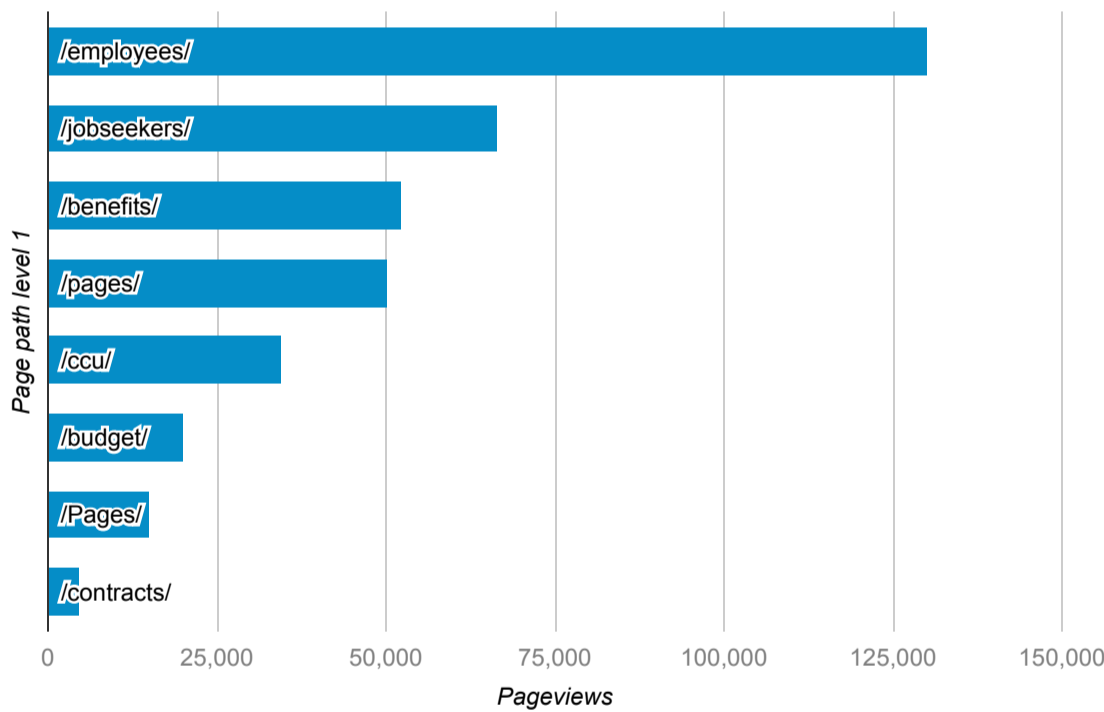

DBM Monthly Statistics

Jan 1, 2023 - Jan 31, 2023

All Users
100.00% Sessions

Total Page Views

446,425

% of Total: 100.00% (446,425)

Top Page Views by Section

Page path level 1	Pageviews
/employees/	130,151
/jobseekers/	66,486
/benefits/	52,225
/pages/	50,195
/ccu/	34,536
/budget/	20,103
/Pages/	15,157
/contracts/	4,801

Top Content Pageviews

Top Page Views for Budget

Page	Pageviews
/budget/Pages/operbudhome.aspx	6,263
/budget/Pages/Budget-Home.aspx	2,686
/budget/Pages/operbudget/FY2024-Agency.aspx	1,385
/budget/Pages/capbudhome.aspx	1,370
/budget/Pages/operbudget/FY2023-Agency.aspx	659

Top Page Views for Central Collection Unit

Page path level 3	Pageviews
/Debtor-Portal.aspx	12,787
/paymentplanoptions.aspx	7,817
/ccuHome.aspx	3,293
/CCUStateTaxIntercept.aspx	2,261
/CCUAgencies.aspx	775

Top Page Views for Root Level

Page path level 2	Pageviews
/default.aspx	46,500
/Forms.aspx	2,579
/FleetManagementServices.aspx	1,551
/ContactUs.aspx	1,162
/mealtipreimbursement.aspx	997

Top Page Views for Jobseekers

Page path level 3	Pageviews
/jobseekersHome.aspx	23,322
/LatestJobPostings.aspx	8,860
/BenefitsEmployment.aspx	5,251
/VeteransJobs.aspx	765
/Internships.aspx	526

Top Page Views for State Employees

Page path level 3	Pageviews
/WeatherRel.aspx	24,883
/employeesHome.aspx	15,908
/SalaryInformation.aspx	12,632
/StateHolidays2023.aspx	11,989
/Leave_home.aspx	3,499

Top Page Views for Health Benefits

Page path level 3	Pageviews
/MedicalPlansalt.aspx	2,469
/WellnessHome.aspx	2,199
/Retirees.aspx	1,818
/CareFirst.aspx	1,697
/DentalPlans.aspx	1,185

Top Page Views for Equal Employment Opportunity

Page path level 3	Pageviews
/EEOHome.aspx	1,293
/EEOFileComplaint.aspx	185
/EEOFairPracCorner.aspx	166
/EEOBrochures.aspx	162
/SexHarrassComplaintProcedure.aspx	106