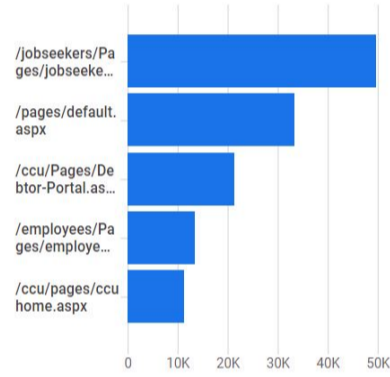

DBM Monthly Statistics

March 1, 2024 - March 31, 2024

All Users
100.00% Sessions

Top Page Views for CCU

307,543

% of Total: 100.00% (307,543)

Top Page Views for Section

Page path level 1	Pageviews
/jobseekers/	71,771
/employees/	62,411
/pages/	50,721
/ccu/	50,158
/budget/	8,526
/contracts	3,376
/eoo/	2,354

Views by Page path and screen class over time

Views by Page path and screen class

Top Page Views for Root Level

Page path level 2	Pageviews
/jobseekers/Pages/jobseekersHome.aspx	49,634
/pages/default.aspx	33,355
/ccu/Pages/Debtor-Portal.aspx	21,428
/employees/Pages/employeesHome.aspx	13,371
/budget/Pages/Budget-Home.aspx	2,566