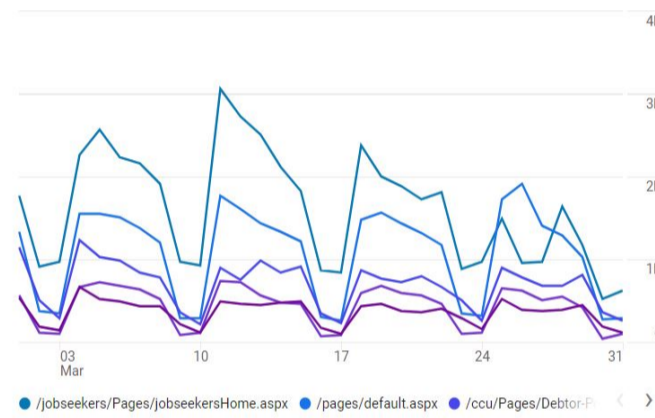

DBM Monthly Statistics

March 1, 2024 - March 31, 2024

All Users
100.00% Sessions

Top Page Views for CCU

307,543

% of Total: 100.00% (307,543)

Top Page Views for Section

Page path level 1	Pageviews
/jobseekers/	71,771
/employees/	62,411
/pages/	50,721
/ccu/	50,158
/budget/	8,526
/contracts	3,376
/eoo/	2,354

Views by Page path and screen class over time