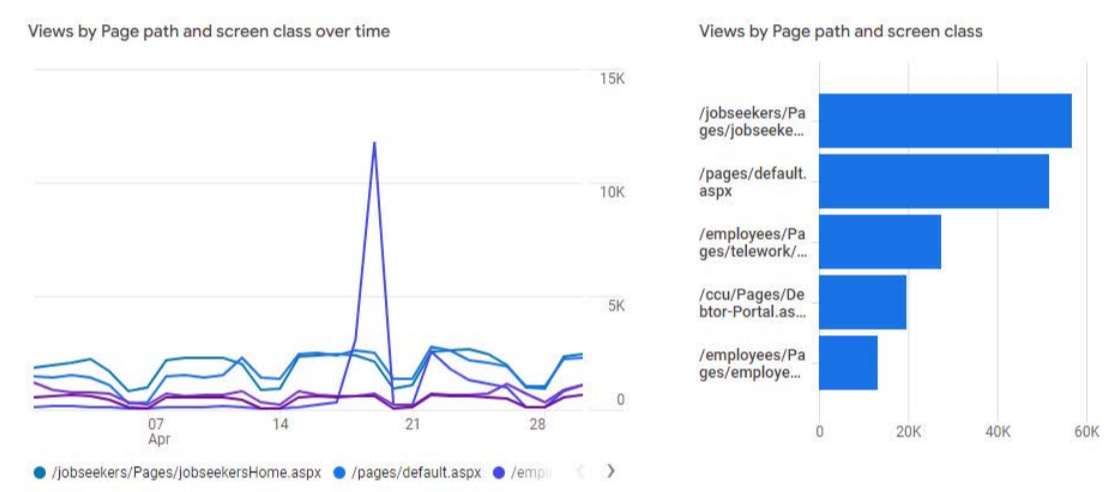

DBM Monthly Statistics

April 1, 2024 - April 30, 2024

All Users  
100.00% Sessions

Top Page Views for CCU

340,046

% of Total: 100.00% (340,046)

Top Page Views for Section

Page path level 1	Pageviews
/jobseekers/	80,912
/employees/	74,448
/pages/	59,326
/ccu/	43,836
/budget/	7,916
/contracts	3,538
/eoo/	1,724