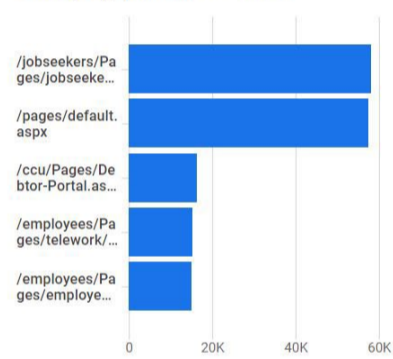

Views by Page path and screen class

Top Page Views for Budget

Page path level 3	Pageviews
/budget/Pages/operbudhome.aspx	2,488
/budget/Pages/Budget-Home.aspx	2,250
/budget/Pages/capbudhome.aspx	1,115
/budget/Pages/operbudget/historical-operbud-docs.aspx	340
/budget/Pages/operbudget/Fiscal-Digest.aspx	337

Top Page Views for Contracts

Page path level 3	Pageviews
/contracts/Pages/home.aspx	821
/contracts/Pages/contract-library/home.aspx	668
/contracts/Pages/statewide-contracts/home.aspx	608
/contracts/Pages/MarylandEthicsandProcurementLaws.aspx	276
/contracts/pages/contract-library/ServicesContracts.aspx	275

Top Page Views for EEO

Page path level 3	Pageviews
/eeo/Pages/EEOHome.aspx	1,424
/eeo/pages/eeofilecomplaint.aspx	732
/eeo/Pages/EEOFairPracCorner.aspx	302
/eeo/Pages/EEOStatutes.aspx	263
/eeo/Pages/EEOPublications.aspx	121

Top Page Views for Root Level

Page path level 2	Pageviews
/jobseekers/Pages/jobseekersHome.aspx	58,138
/pages/default.aspx	57,380
/ccu/Pages/Debtor-Portal.aspx	16,451
/employees/Pages/telework/teleworkHome.aspx	15,369
/employees/Pages/employeesHome.aspx	14,978

Top Page Views for Jobseekers

Page path level 3	Pageviews
/jobseekers/Pages/jobseekersHome.aspx	58,138
/jobseekers/Pages/LatestJobPostings.aspx	11,724
/jobseekers/Pages/BenefitsEmployment.aspx	4,658
/jobseekers/Pages/VeteransJobs.aspx	871
/jobseekers/Pages/Internships.aspx	814

Top Page Views for State Employees

Page path level 3	Pageviews
/employees/Pages/telework/teleworkHome.aspx	15,369
/employees/Pages/employeesHome.aspx	14,978
/employees/Pages/SalaryInformation.aspx	13,143
/employees/Pages/StateHolidays2024.aspx	6,107
/employees/pages/salaryinformation.aspx	3,861

Top Page Views for pages

Page path level 3	Pageviews
/pages/default.aspx	57,380
/Pages/Forms.aspx	2377
/Pages/MealTipReimbursement.aspx	1628
/Pages/ContactUs.aspx	980
/Pages/DriverImprovementProgram.aspx	835

Top Page Views for Central Collection Unit

Page path level 3	Pageviews
/ccu/Pages/Debtor-Portal.aspx	16,451
/ccu/pages/ccuhome.aspx	9,946
/ccu/Pages/paymentplanoptions.aspx	8,724
/ccu/Pages/CCUStateTaxIntercept.aspx	1,812
/ccu/Pages/CCUHoursLocations.aspx	1,568