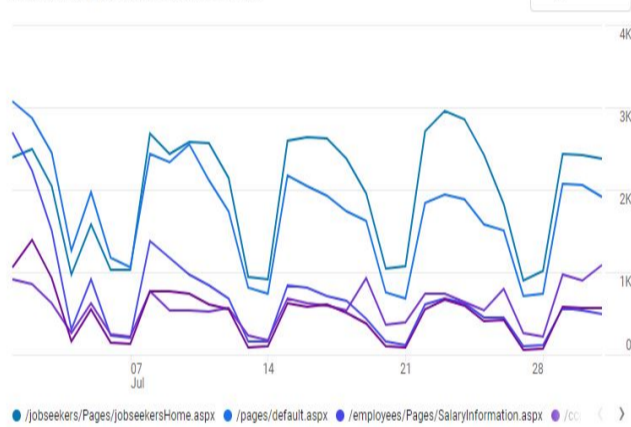

All Users
100.00% Sessions

Organic Page Search
44,263

Total Page Views

321,482

% of Total: 100.00% (321,482)

Top Page Views by Section

Page path level 1	Pageviews
/jobseekers/	88,026
/employees/	66,031
/pages/	63,316
/ccu/	43,573
/budget/	7,727
/contracts/	3,598
/eeo/	3,160

Views by Page path and screen class over time