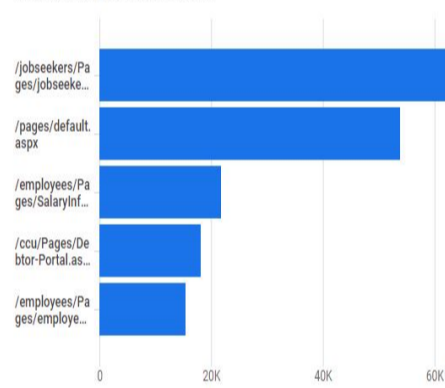

Views by Page path and screen class

Top Page Views for Budget

Page path level 3	Pageviews
/budget/Pages/operbudhome.aspx	2,488
/budget/Pages/Budget-Home.aspx	2,250
/budget/Pages/capbudhome.aspx	1,115
/budget/Pages/operbudget/historical-operbud-docs.aspx	340
/budget/Pages/operbudget/Fiscal-Digest.aspx	337

Top Page Views for Contracts

Page path level 3	Pageviews
/contracts/Pages/home.aspx	840
/contracts/Pages/contract-library/home.aspx	724
/contracts/Pages/statewide-contracts/home.aspx	607
/contracts/Pages/ProcurementsInProgress.aspx	315
/contracts/pages/contract-library/ServicesContracts.aspx	305

Top Page Views for EEO

Page path level 3	Pageviews
/eeo/Pages/EEOHome.aspx	1,333
/eeo/Pages/EEOFileComplaint.aspx	617
/eeo/Pages/EEOFairPracCorner.aspx	272
/eeo/Pages/EEOStatutes.aspx	263
/eeo/Pages/EEOPublications.aspx	126

Top Page Views for Root Level

Page path level 2	Pageviews
/jobseekers/Pages/jobseekersHome.aspx	61,985
/pages/default.aspx	53,749
/employees/Pages/SalaryInformation.aspx	21,809
/ccu/Pages/Debtor-Portal.aspx	18,079
/employees/Pages/employeesHome.aspx	15,354

Top Page Views for JobSeekers

Page path level 3	Pageviews
/jobseekers/Pages/jobseekersHome.aspx	61,985
/jobseekers/Pages/LatestJobPostings.aspx	15,354
/jobseekers/Pages/BenefitsEmployment.aspx	5,364
/jobseekers/Pages/VeteransJobs.aspx	1,075
/jobseekers/Pages/Internships.aspx	979

Top Page Views for Employees

Page path level 3	Pageviews
/employees/Pages/SalaryInformation.aspx	21,809
/employees/Pages/employeesHome.aspx	15,354
/employees/Pages/Leave_home.aspx	4,947
/employees/Pages/StateHolidays2024.aspx	4,786
/employees/Pages/telework/teleworkHome.aspx	4,483

Top Page Views for Pages

Page path level 3	Pageviews
/pages/default.aspx	53,749
/Pages/Forms.aspx	2,279
/Pages/MealTipReimbursement.aspx	1,902
/Pages/DriverImprovementProgram.aspx	1,532
/Pages/ContactUs.aspx	955

Top Page Views for CCU

Page path level 3	Pageviews
/ccu/Pages/Debtor-Portal.aspx	18,079
/ccu/pages/ccuhome.aspx	11,072
/ccu/Pages/CCUHoursLocations.aspx	10,124
/ccu/Pages/CCUStateTaxIntercept.aspx	1,812
/ccu/Pages/CCUAgencies.aspx	1,568