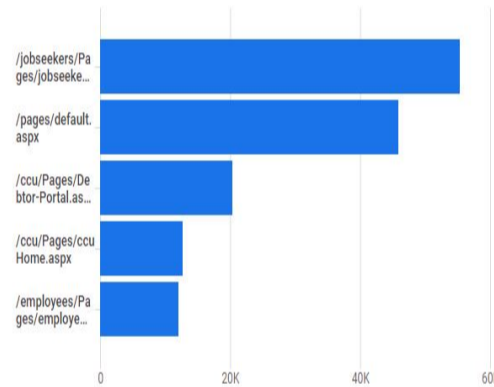

Views by Page path and screen class

Top Page Views for Budget

Page path level 3	Pageviews
/budget/Pages/Budget-Home.aspx	2,378
/budget/Pages/operbudhome.aspx	1,987
/budget/Pages/operbudget/OperatingBudgetInstructions.aspx	978
/budget/Pages/capbudhome.aspx	915
/budget/Pages/operbudget/BARS-Guidance.aspx	647

Top Page Views for Contracts

Page path level 3	Pageviews
/contracts/Pages/home.aspx	720
/contracts/Pages/contract-library/home.aspx	709
/contracts/Pages/statewide-contracts/home.aspx	565
/contracts/pages/contract-library/ServicesContracts.aspx	273
/contracts/Pages/ProcurementsInProgress.aspx	249

Top Page Views for EEO

Page path level 3	Pageviews
/eeo/Pages/EEOHome.aspx	856
/eeo/Pages/EEOFileComplaint.aspx	542
/eeo/Pages/SexHarrassComplaintProcedure.aspx	249
/eeo/Pages/EEOFairPracCorner.aspx	236
/eeo/Pages/EEOStatutes.aspx	216

Top Page Views for Root Level

Page path level 2	Pageviews
/jobseekers/Pages/jobseekersHome.aspx	55,366
/pages/default.aspx	45,859
/ccu/Pages/Debtor-Portal.aspx	20,364
/ccu/Pages/ccuHome.aspx	12,705
/employees/Pages/employeesHome.aspx	12,241

Top Page Views for JobSeekers

Page path level 3	Pageviews
/jobseekers/Pages/jobseekersHome.aspx	55,366
/jobseekers/Pages/LatestJobPostings.aspx	11,413
/jobseekers/Pages/BenefitsEmployment.aspx	7,716
/jobseekers/Pages/Disabilities.aspx	964
/jobseekers/Pages/Internship-Program.aspx	931

Top Page Views for Pages

Page path level 3	Pageviews
/pages/default.aspx	45,859
/Pages/Forms.aspx	1,981
/Pages/MealTipReimbursement.aspx	1,652
/Pages/DriverImprovementProgram.aspx	1,647
/Pages/TravelManagementServices.aspx	910

Top Page Views for Employees

Page path level 3	Pageviews
/employees/Pages/employeesHome.aspx	12,116
/employees/Pages/SalaryInformation.aspx	9,438
/employees/Pages/StateHolidays2024.aspx	6,837
/employees/Pages/Leave_home.aspx	4,838
/employees/Pages/telework/teleworkHome.aspx	3,863

Top Page Views for CCU

Page path level 3	Pageviews
/ccu/Pages/Debtor-Portal.aspx	20,364
/ccu/Pages/ccuHome.aspx	12,640
/ccu/Pages/paymentplanoptions.aspx	11,552
/ccu/Pages/CCUHoursLocations.aspx	2,689
/ccu/Pages/CCUStateTaxIntercept.aspx	1,015