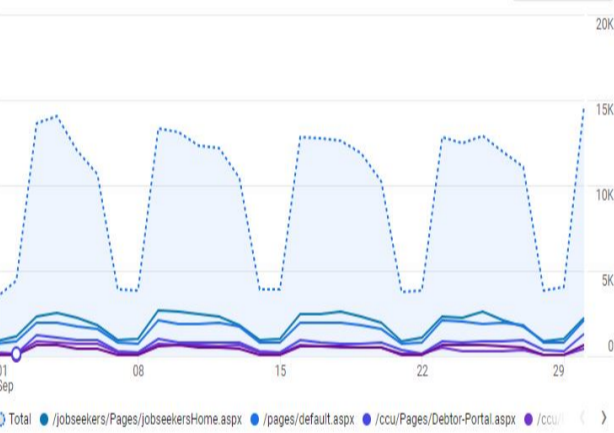

All Users
100.00% Sessions

Organic Page Search
41,137

Total Page Views

286,593

% of Total: 100.00% (286,593)

Top Page Views by Section

Page path level 1	Pageviews
/jobseekers/	79,593
/pages/	53,877
/employees/	49,983
/ccu/	49,113
/budget/	8,398
/contracts/	3,204
/eeo/	2,402

Views by Page path and screen class over time

Day

Views by Page path and screen class

Top Page Views for Budget

Page path level 3	Pageviews
/budget/Pages/Budget-Home.aspx	2,378
/budget/Pages/operbudhome.aspx	1,987
/budget/Pages/operbudget/OperatingBudgetInstructions.aspx	978
/budget/Pages/capbudhome.aspx	915
/budget/Pages/operbudget/BARS-Guidance.aspx	647