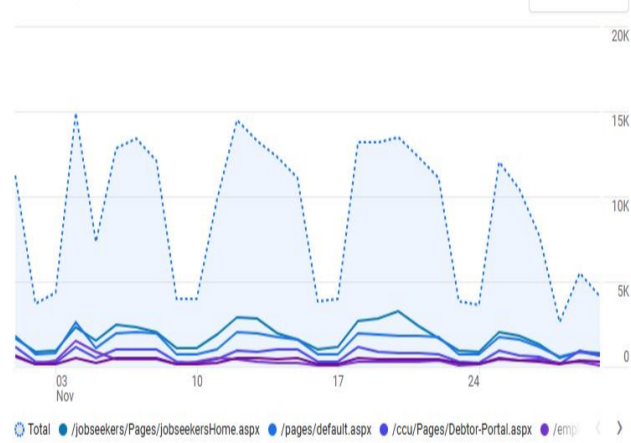

All Users
100.00% Sessions

Organic Page Search - 95,888
Direct Search - 66,211

Total Page Views

308,139

% of Total: 100.00% (308,139)

Top Page Views by Section

Page path level 1	Pageviews
/employees/	71,965
/jobseekers/	67,016
/ccu/	54,242
/pages/	46,710
/budget/	5,515
/contracts/	2,201
/eeo/	1,767

Views by Page path and screen class over time