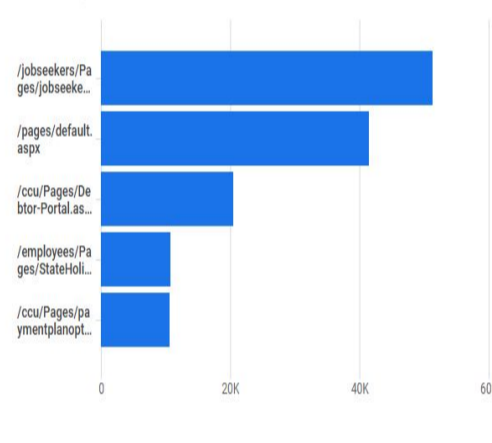

Views by Page path and screen class

Top Page Views for Budget

Page path level 3	Pageviews
/budget/Pages/Budget-Home.aspx	2,194
/budget/Pages/operbudhome.aspx	1,149
/budget/Pages/capbudhome.aspx	647
/budget/Pages/operbudget/2025-FiscalDigest.aspx	358
/budget/Pages/operbudget/historical-operbud-docs.aspx	340

Top Page Views for Contracts

Page path level 3	Pageviews
/contracts/Pages/home.aspx	593
/contracts/Pages/contract-library/home.aspx	414
/contracts/Pages/statewide-contracts/home.aspx	356
/contracts/Pages/ProcurementsInProgress.aspx	202
/contracts/pages/contract-library/ServicesContracts.aspx	170

Top Page Views for EEO

Page path level 3	Pageviews
/eeo/Pages/EEOHome.aspx	727
/eeo/Pages/EEOFileComplaint.aspx	345
/eeo/Pages/EEOStatutes.aspx	164
/eeo/Pages/EEOFairPracCorner.aspx	147
/eeo/Pages/SexHarrassComplaintProcedure.aspx	113

Top Page Views for Root Level

Page path level 2	Pageviews
/jobseekers/Pages/jobseekersHome.aspx	46,321
/pages/default.aspx	39,937
/ccu/Pages/Debtor-Portal.aspx	27,314
/employees/Pages/WeatherRel.aspx	23,898
/ccu/Pages/paymentplanoptions.aspx	12,424

Top Page Views for Employees

Page path level 3	Pageviews
/employees/Pages/WeatherRel.aspx	23,898
/employees/Pages/employeesHome.aspx	11,773
/employees/Pages/StateHolidays2024.aspx	8,958
/employees/Pages/SalaryInformation.aspx	8,543
/employees/Pages/StateHolidays2025.aspx	4,454

Top Page Views for JobSeekers

Page path level 3	Pageviews
/jobseekers/Pages/jobseekersHome.aspx	46,321
/jobseekers/Pages/LatestJobPostings.aspx	9,546
/jobseekers/pages/benefitsemployment.aspx	7,034
/jobseekers/pages/internship-program.aspx	1,156
/jobseekers/Pages/Internships.aspx	655

Top Page Views for CCU

Page path level 3	Pageviews
/ccu/Pages/Debtor-Portal.aspx	27,314
/ccu/Pages/paymentplanoptions.aspx	12,424
/ccu/pages/ccuhome.aspx	10,489
/ccu/Pages/CCUHoursLocations.aspx	1,836
/ccu/Pages/CCUStateTaxIntercept.aspx	1,396

Top Page Views for pages

Page path level 3	Pageviews
/pages/default.aspx	39,937
/Pages/Forms.aspx	1,717
/Pages/ContactUs.aspx	1,476
/Pages/DriverImprovementProgram.aspx	1,318
/pages/mealtipreimbursement.aspx	677