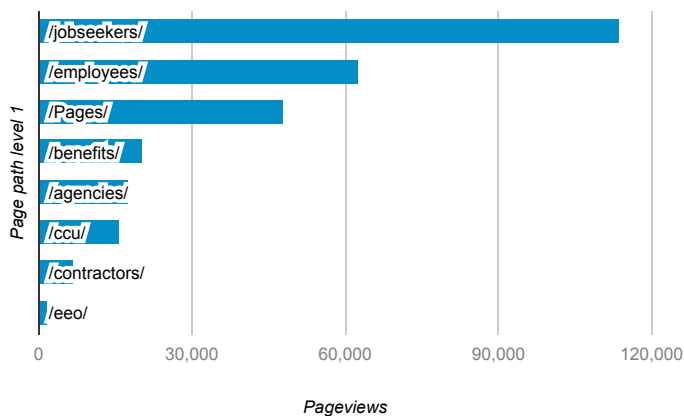

DBM Monthly Statistics

May 1, 2014 - May 31, 2014

All Sessions
100.00%

+ Add Segment

Total Page Views

294,891

% of Total: 100.00% (294,891)

Top Page Views by Section

Page path level 1	Pageviews
/jobseekers/	113,856
/employees/	62,485
/Pages/	48,047
/benefits/	20,457
/agencies/	17,573
/ccu/	15,784
/contractors/	6,904
/eeo/	1,857

Top Content Pageviews

Top Page Views for Agencies > Budget