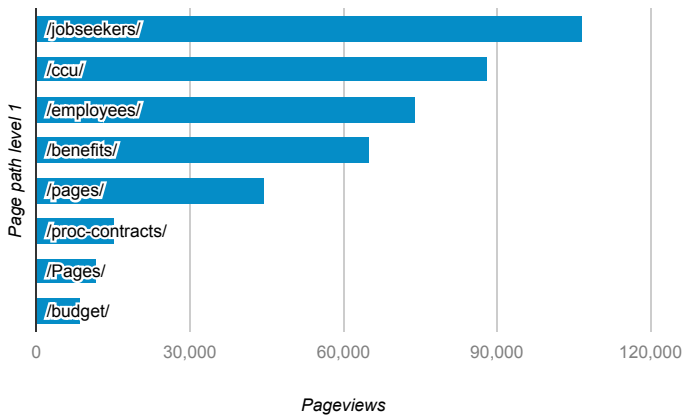

## Total Page Views

**499,937**

% of Total: 100.00% (499,937)

## Top Page Views by Section

Page path level 1	Pageviews
/jobseekers/	106,535
/ccu/	88,051
/employees/	74,210
/benefits/	65,104
/pages/	44,498
/proc-contracts/	15,284
/Pages/	11,924
/budget/	8,667

## Top Content Pageviews