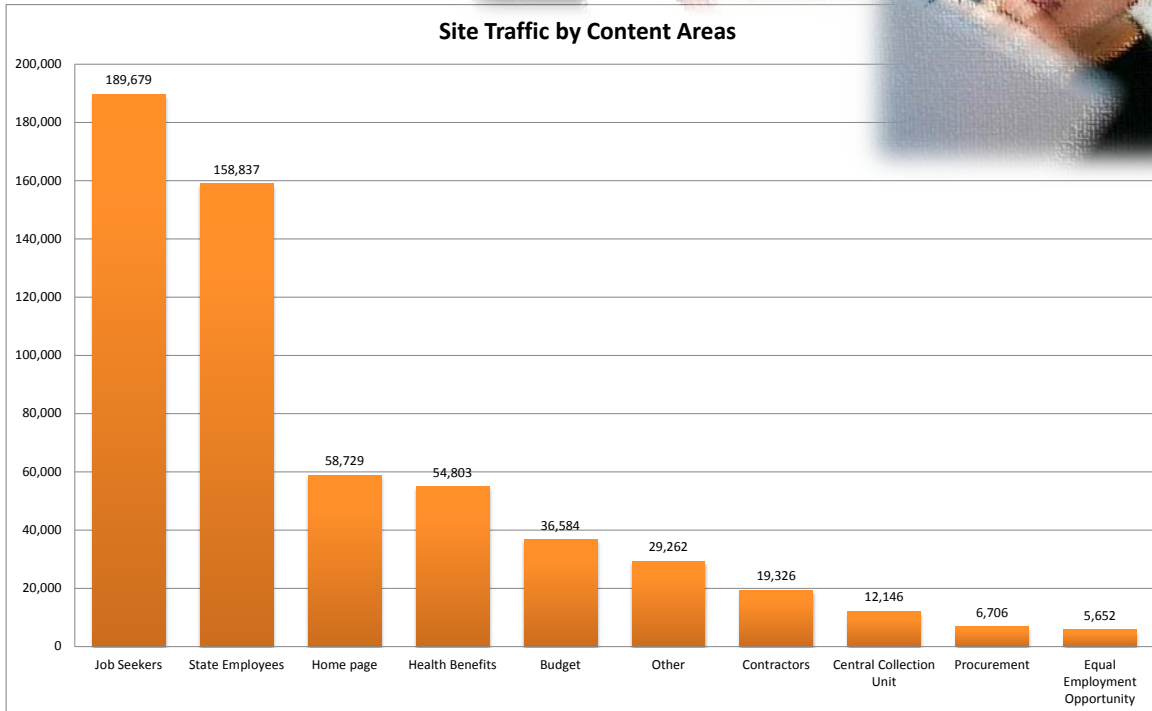

October 2012
DBM website traffic statistics (from Urchin)

184,295 # visits
 453,838 # total page views
 117,886 # total document hits

How are people coming to our site?

61,621 google
 37,809 direct (typed the URL directly)
 11,095 bing
 9,526 jobaps.com
 8,189 gov.state.md.us
 6,565 search
 5,917 maryland.gov
 5,794 yahoo
 3,864 intranet.dpssc.mdstate
 2,590 dhr.maryland.gov

Site Traffic by Content Areas

Top Content (pageviews and document hits)

Job Seekers	189,679
jobsearch.aspx	84,196
jobseekershome.aspx	47,453
employmentinformationotheragencies.aspx	10,067
benefitemployment.aspx	8,943
jobsearchdhr.aspx	8,536
Health Benefits	54,803
hbhome.aspx	10,218
medicalplansalt.aspx	2,527
forms.aspx	1,829
benefits+guide.pdf	1,805
wellnesshome.aspx	1,644
State Employees	158,837
weatherrel.aspx	52,926
employeeshome.aspx	33,187
salaryinformation.aspx	8,912
stateholidays2012.aspx	5,297
disapplyforunemploymentbenefits.aspx	4,301
Budget	36,584
fy2013budgethighlights.pdf	1,012
operatingbudget.aspx	955
operatingbudgetinstructions.aspx	944
2013capimprovplan.pdf	446
capbudget/pages/home.aspx	412
Contractors	19,326
contractorshome.aspx	3,178
statwidecontractshome.aspx	848
contractlibraryhome.aspx	501
servicescontracts.aspx	260
languagecontracthome.aspx	241
Central Collection Unit	12,146
ccuhome.aspx	6,064
ccupaymentmethods.aspx	3,669
ccuhourslocations.aspx	1,278
ccustatetaxintercept.aspx	409
ccufedtaxintercept.aspx	406
Procurement	6,706
procurementsinprogress.aspx	1,395
procurementhome.aspx	1,161
visual-communication-services.aspx	198
marylandethicsandprocurementlaws.aspx	177
visual-communication-services-rfp.pdf	151
Equal Employment Opportunity	5,652
eehome.aspx	1,810
publicinfoact_appenc.pdf	373
eeobrochure.pdf	287
sexharrasspolicy.pdf	246
stateeodirectory.pdf	196
Home page	58,729
SITE TOTAL	571,724