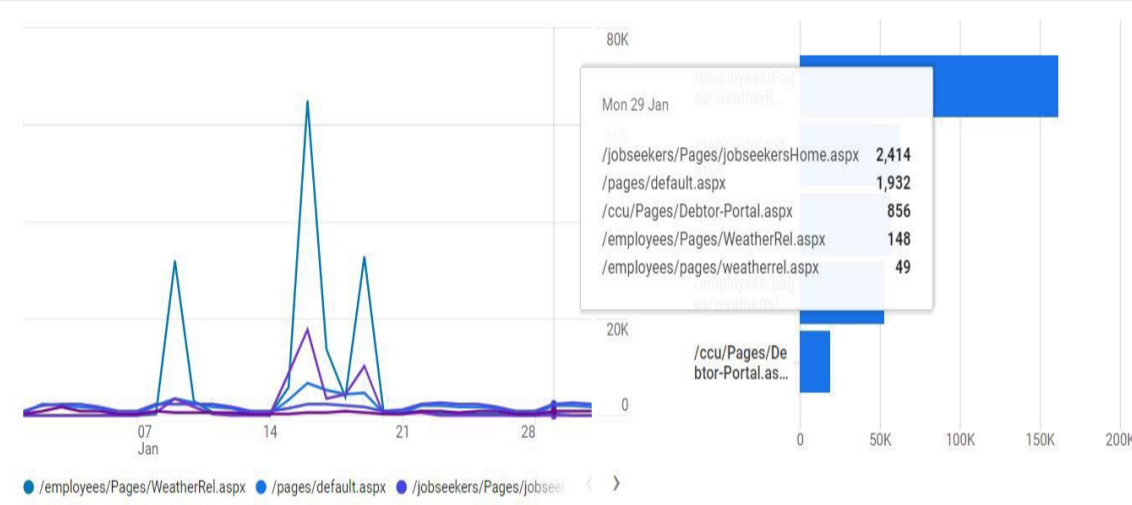

DBM Monthly Statistics

Jan 1, 2024 - Jan 31, 2024

All Users
100.00% Sessions

Total Page Views

583,482

% of Total: 100.00% (583,482)

Top Page Views by Section

Page path level 1	Pageviews
/employees/	225,277
/jobseekers/	82,841
/pages/	71,166
/ccu/	44,657
/budget/	15,382
/contracts	2,989
/eeo/	1,897