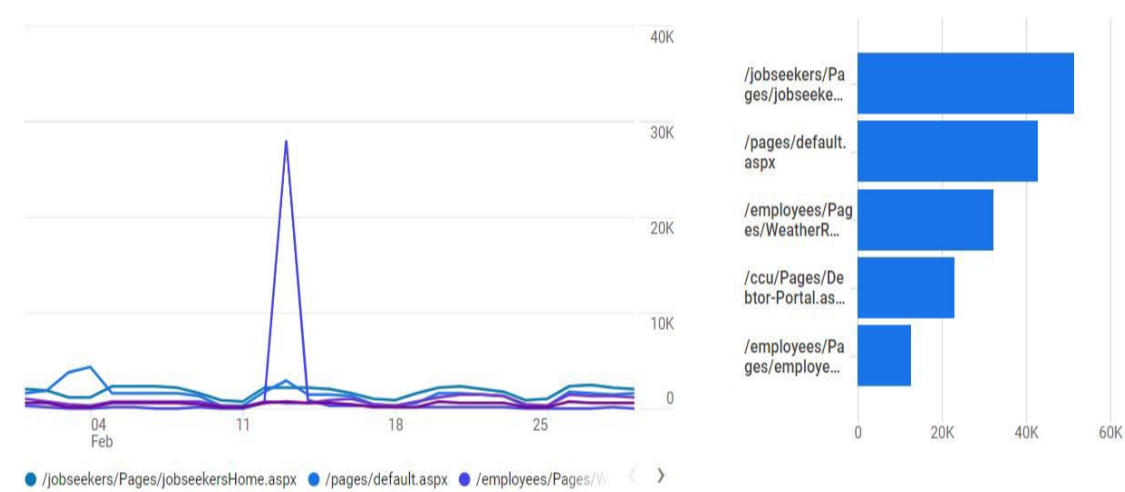

All Users  
100.00% Sessions

Total Page Views

352,235

% of Total: 100.00% (352,235)

Top Page Views by Section

Page path level 1	Pageviews
/employees/	76,426
/jobseekers/	75,132
/ccu/	57,710
/pages/	50,721
/budget/	12,690
/contracts	3,102
/eeo/	2,567